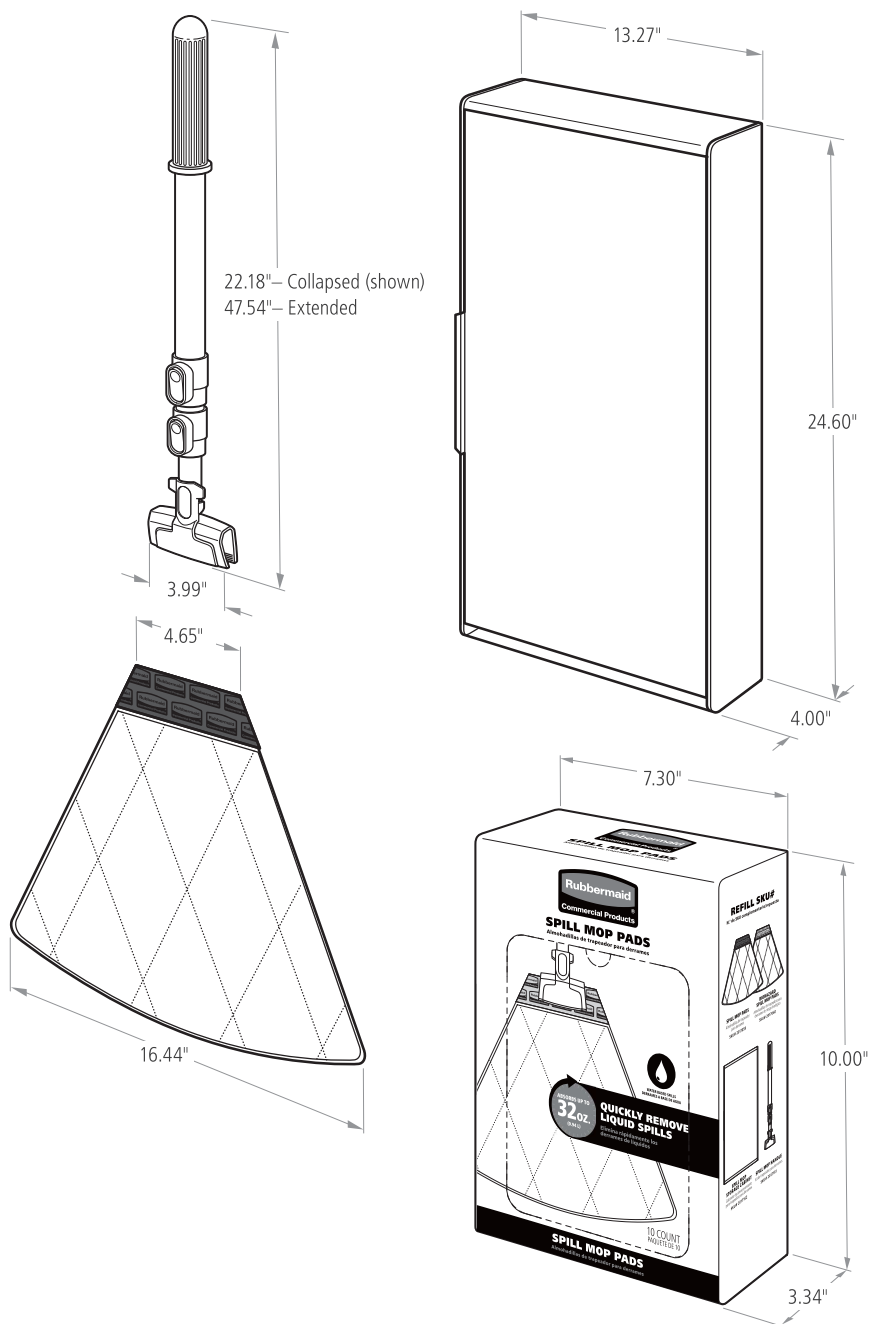

SPILL MOP

The new RCP Spill Mop helps clean up spills faster, so the floor dries quicker.

Features and Benefits:

- Absorbs up to 32 ounces (0.94 L) of water
- Removes spill in half the time of an RCP cotton string mop
- Once fully absorbed, the liquid becomes gel, so it will not drip when lifting
- Leaves floor drier than an RCP cotton string mop
- Mop heads and handle are compact enough to fit conveniently in most spaces
- Storage cabinet, which can hold a handle and up to 20 mop pads, can be mounted near common spill locations
- Mop pad is disposable and designed for one-time use
- Mop handle is designed with a release lever, which minimizes contact with soiled mop when disposing

Colors Available:

- Spill Mop Pad: Gray
- Spill Mop Handle: Yellow
- Spill Mop Storage Cabinet: Gray

Material Composition:

- Spill Mop Pad:
 - Interior Layer: Polyacrylate
 - Exterior Layer: Nonwoven Material
- Spill Mop Handle: Nylon 66, Galvanneal, Aluminum, Polypropylene, and Stainless Steel
- Spill Mop Storage Cabinet: ABS

SKU #	DESCRIPTION	COLOR	COLLAPSED LENGTH IN	EXTENDED LENGTH IN	WIDTH IN	HEIGHT IN	DEPTH IN	WEIGHT LB	PACK
2017059	SPILL MOP PADS 10 CT	GRAY	N/A	N/A	7.30"	10.00"	3.34"	1.50	10
2017161	SPILL MOP HANDLE	YELLOW	22.18"	47.54"	3.99"	N/A	N/A	1.00	12
2017162	SPILL MOP STORAGE CABINET	GRAY	N/A	N/A	13.27"	24.60"	4.00"	5.70	1
2031093	SPILL MOP KIT INCLUDES 1 SPILL MOP PADS 10 CT, 1 SPILL MOP HANDLE, AND 1 SPILL MOP STORAGE CABINET	GRAY	N/A	N/A	13.27"	24.60"	4.00"	8.20	1